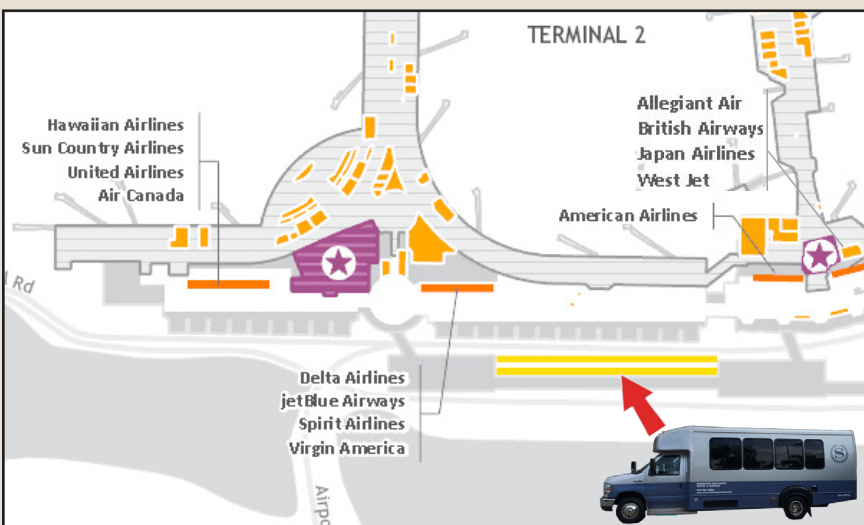

SHERATON  
San Diego Hotel & Marina

# Shuttle Information

Our airport shuttle runs between both towers (Marina Tower & Bay Tower) and the airport approximately every 20-25 minutes from 4:45 AM to 12:00 AM. Our shuttles are marked with a Sheraton San Diego Hotel & Marina logo. Please feel free to contact us at 619 291 2900 for an estimated time of arrival for the shuttle.

## Terminal 1:

Cross the Sky Bridge, then walk back towards the airport. The shuttle stop is on the third island on the left, marked “Hotel Courtesy Shuttles”

## Terminal 2:

From baggage claim, cross the street, then go to the second island. Walk left to signage marked “Hotel Courtesy Shuttles”

Please visit our website for more information.  
[sheratonsandiegohotel.com](http://sheratonsandiegohotel.com)