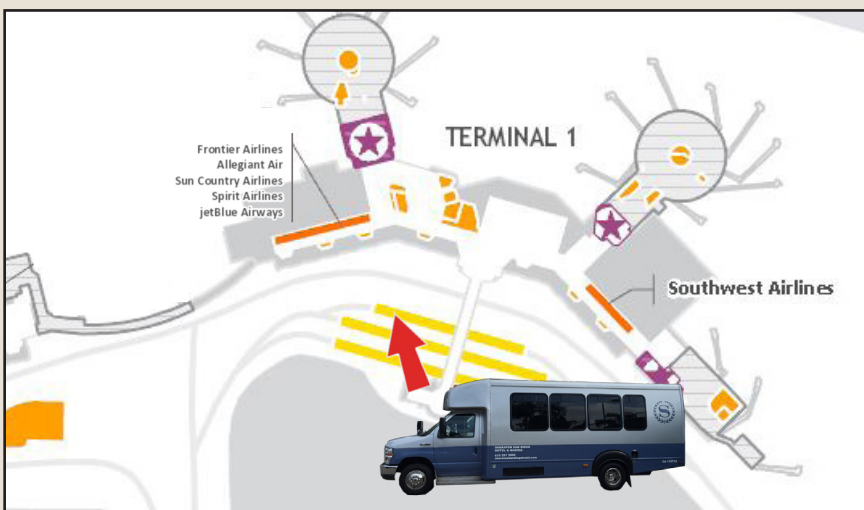

SHERATON  
San Diego Hotel & Marina

# Shuttle Information

Our airport shuttle runs between both towers (Marina Tower & Bay Tower) and the airport approximately every 20-25 minutes from 4:45 AM to 12:00 AM. Our shuttles are marked with a Sheraton San Diego Hotel & Marina logo. Please feel free to contact us at 619 291 2900 for an estimated time of arrival for the shuttle.

## Terminal 1:

Cross the Sky Bridge, then walk back towards the airport. The shuttle stop is on the third island on the left, marked “Hotel Courtesy Shuttles”

## Terminal 2:

From baggage claim, cross the street, then go to the second island. Walk left to signage marked “Hotel Courtesy Shuttles”

Please visit our website for more information.  
[sheratonsandiegohotel.com](http://sheratonsandiegohotel.com)